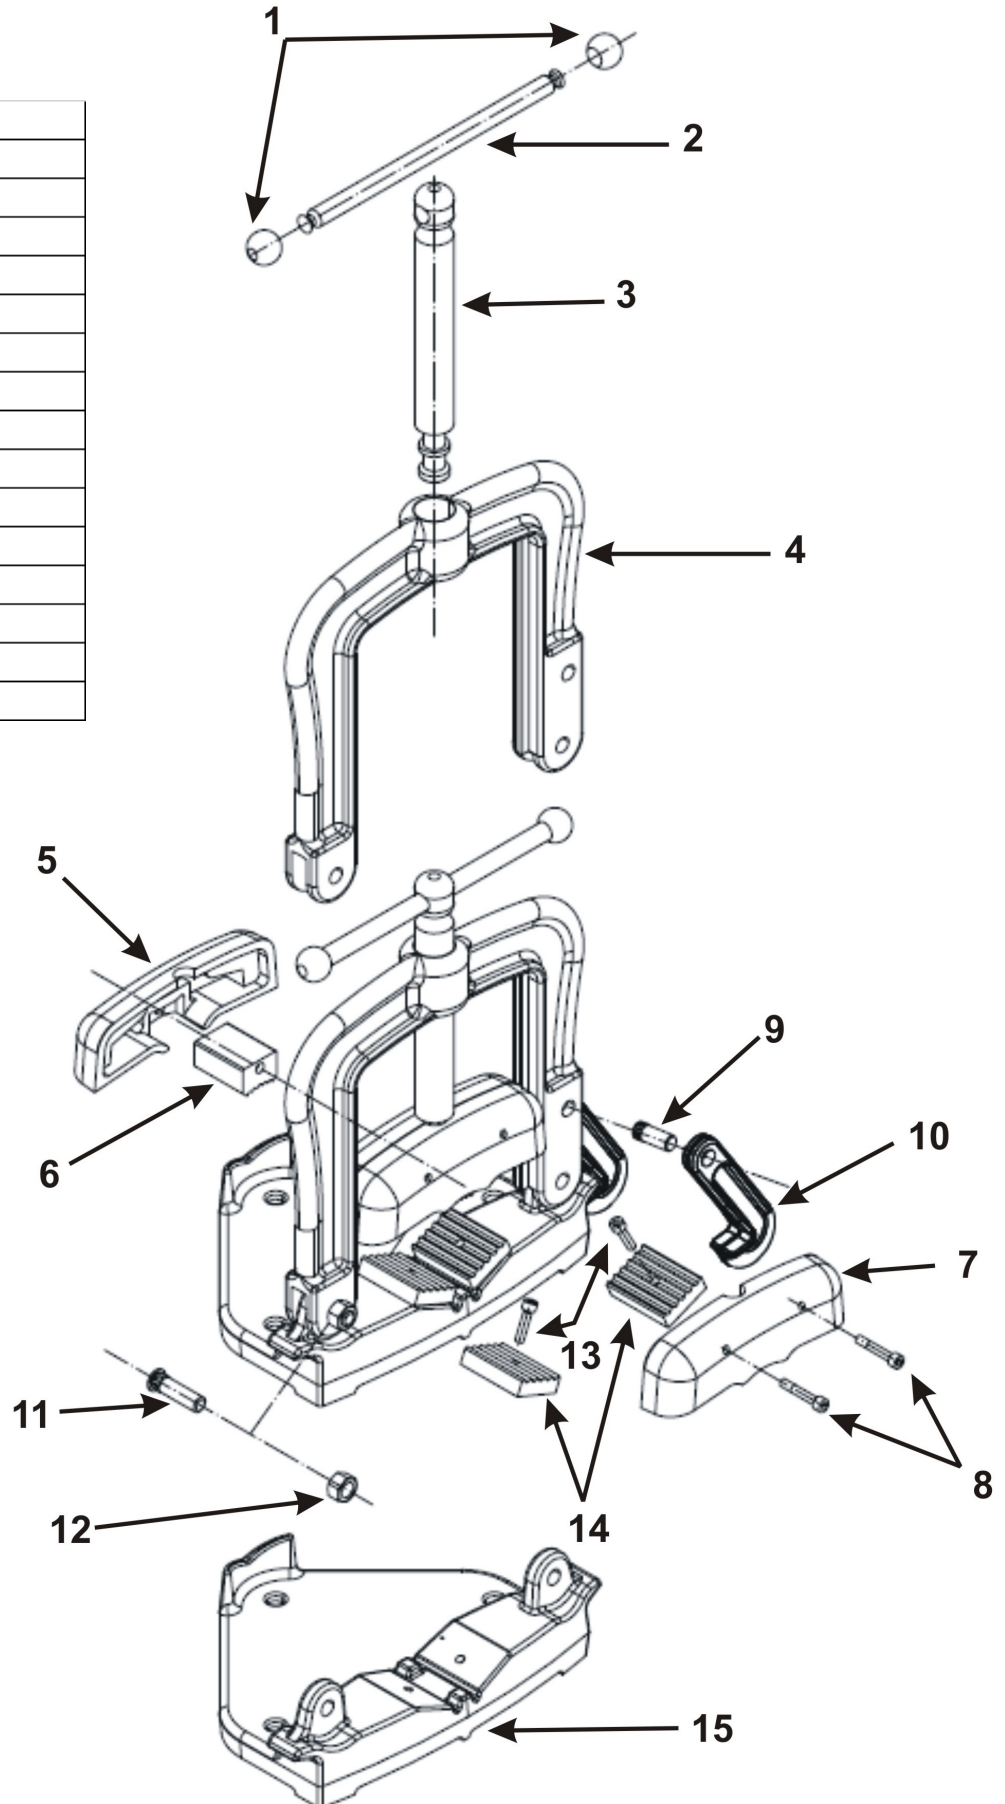

13060 Yoke Vise Parts Breakdown

Item	Description
1	Ball (2 pieces)
2	Handle
3	Spindle
4	Body
5	Jaw
6	Moveable Jaw
7	Jaw
8	Hex Screws (2)
9	Pin
10	Hook
11	Knurled Screw
12	Nut
13	Hex Screws (2)
14	Jaws for Base (2)
15	Base